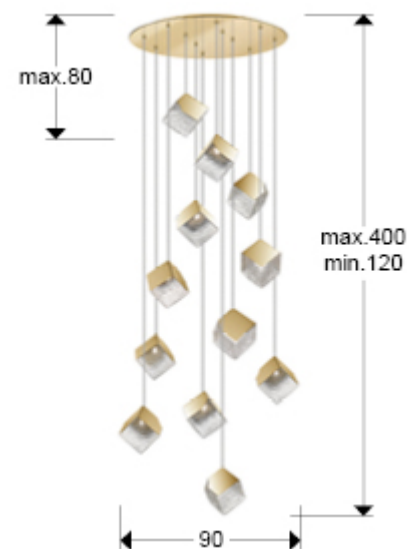

Priscila

721257

Large lamps

Recommended product

Round lamp of 12 lights, made of metal and steel, finished in gold. Cubic shade of textured glass. Adjustable in height.

·This item includes 12 G9 LED 6W This lamp is supplied with GRAVITY TOGGLES, to improve ceiling fixing.

GENERAL INFORMATION

Catalogue: i42 Iluminación
 Page: 169
 EAN Code: 8435435335496
 Type: Large lamps
 Collection: Priscila

SIZES

Sizes: \varnothing 90.0 \updownarrow 400.0 cm
 Height when installed: 120.0/ max. 400.0 cm
 Weight: 21.8 Kg

SIZES WITH PACKAGING

Weight: 26.0 Kg
 Volume: 0.2530m³
 Sizes: \leftrightarrow 89.0 \updownarrow 32.0 \nearrow 89.0 cm

TECHNICAL INFORMATION

IP protection: IP 20
Electric class: Class 1
Maximum power: 12x28W
Voltage: 220/240 V
Frequency: 50 Hz

ADDITIONAL INFORMATION

Material: Metal, steel, glass
Finish: Golden, textured
Assembling time by customer: 30 min